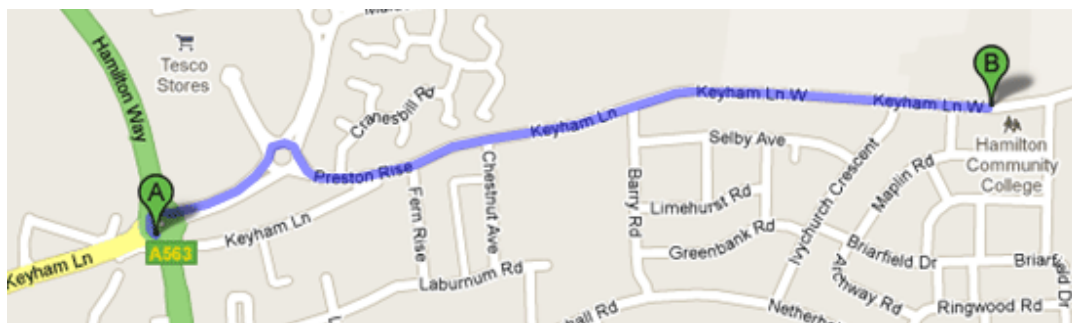

2502 (Hamilton) Squadron
Hamilton Community College
Keyham Lane West, Leicester
LE5 1RT

How to Find Us

Our Address is:

2502 (Hamilton) Squadron
Hamilton Community College
Keyham Lane West
Hamilton
Leicester
LE5 1RT

When you are there, how to find us!

As you face to school we are behind the gym on the right hand side of the school grounds. Between the gym and the school reception, on the left, you will find a pedestrian gate. We are through that gate and round the corner of the gym, to the right. We are the wooden building at the back of the court yard. If you still are have problems finding us call 01162 416 559.

Directions for local area

We are not far from the Big Tesco's in Hamilton.

1. From the Tesco Roundabout on the A563 (Hamilton Way / Hungarton Boulevard)
2. Exit the roundabout onto Maidenwell Ave 0.1 mi
3. At the roundabout, take the 3rd exit onto Preston Rise 0.2 mi
4. Continue onto Keyham Lane (Second School on the Left) 0.6 mi